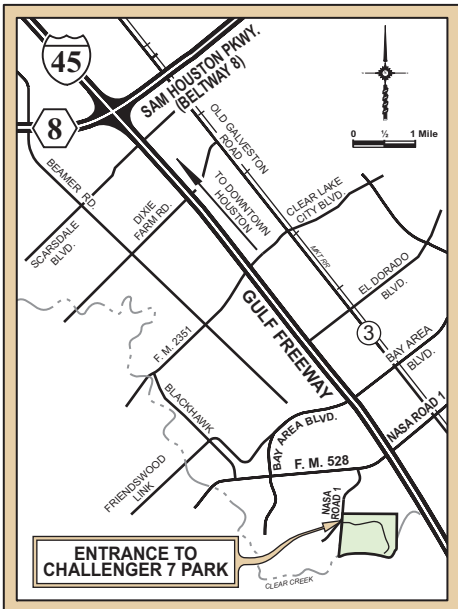

HARRIS COUNTY VICINITY MAP
Not To Scale

INSERT MAP
Not To Scale

HARRIS COUNTY
PRECINCT ONE
**CHALLENGER SEVEN
MEMORIAL PARK**
2301 WEST NASA BOULEVARD
326 ACRES
EL FRANCO LEE
COMMISSIONER